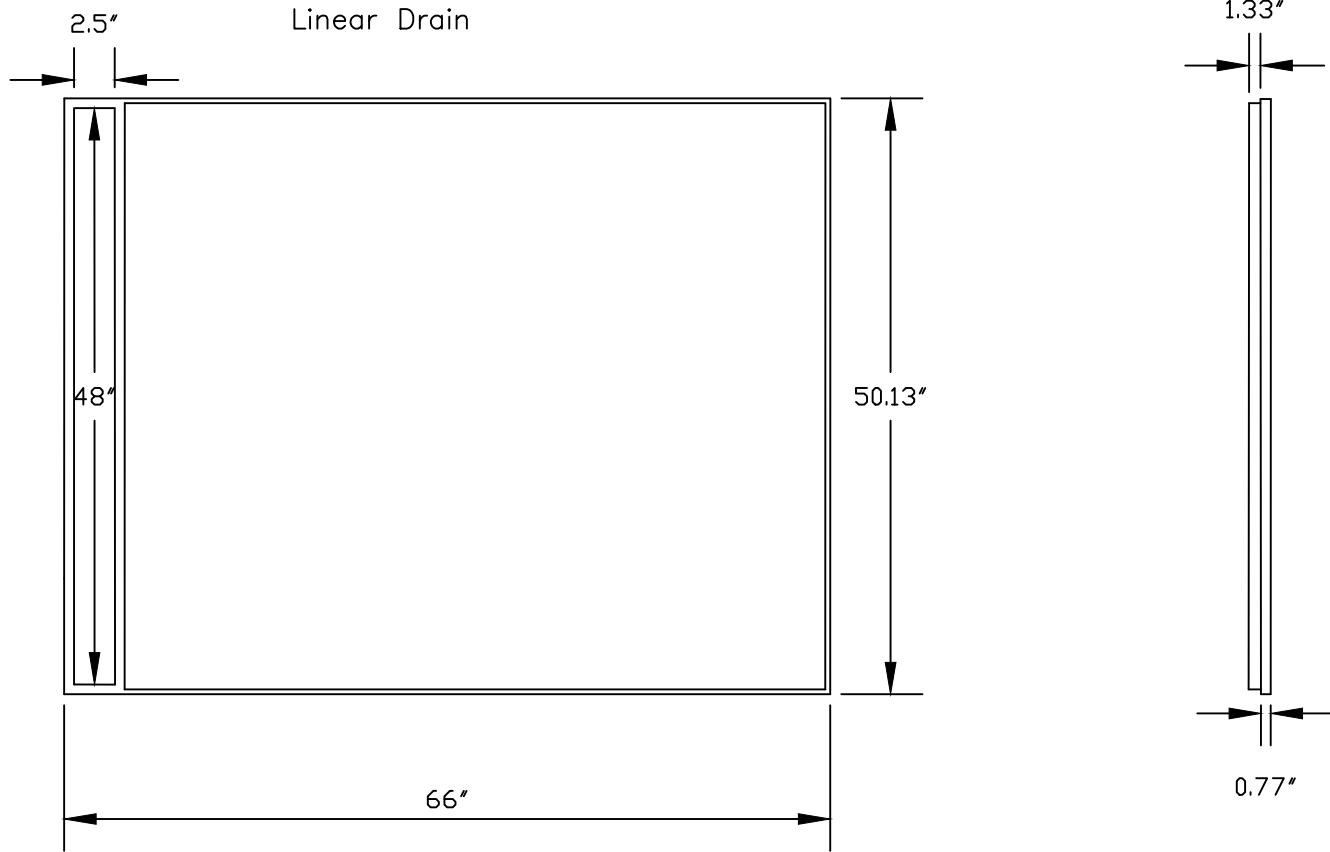

HYDRO BAN® Linear Pre-Sloped Shower Pan Dimensions 50" x 66"

Revision Date: 4/15 Scale: N.T.S.

(C)2015 LATICRETE INTERNATIONAL, INC. ALL RIGHTS RESERVED. THE RIGHT TO UTILIZE LATICRETE DETAILS FOR COMMERCIAL PURPOSES IS GRANTED EXCLUSIVELY TO CONTRACTORS, ARCHITECTS, QUANTITY SURVEYORS, ENGINEERS, AND SPECIFICATIONS WRITERS. ALL TRADEMARKS SHOWN ARE THE INTELLECTUAL PROPERTIES OF THEIR RESPECTIVE OWNERS.