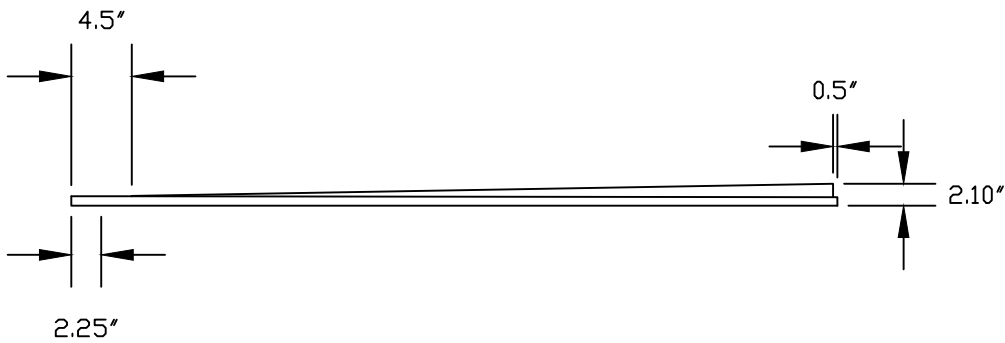

HYDRO BAN® Linear Pre-Sloped Shower Pan Dimensions 50" x 66"

Revision Date: 4/15 Scale: N.T.S.

(C)2015 LATICRETE INTERNATIONAL, INC. ALL RIGHTS RESERVED. THE RIGHT TO UTILIZE LATICRETE DETAILS FOR COMMERCIAL PURPOSES IS GRANTED EXCLUSIVELY TO CONTRACTORS, ARCHITECTS, QUANTITY SURVEYORS, ENGINEERS, AND SPECIFICATIONS WRITERS. ALL TRADEMARKS SHOWN ARE THE INTELLECTUAL PROPERTIES OF THEIR RESPECTIVE OWNERS.